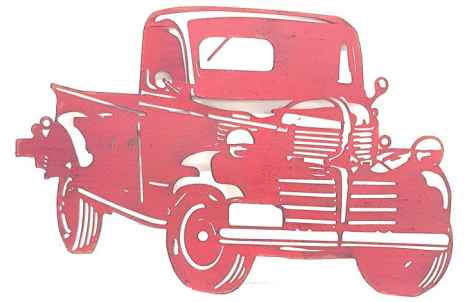

Ute Wall Art
Dimensions: D 0.5cm x W 27cm
x H 42cm
Code: **YH2017**
MOQ: 4 Pieces