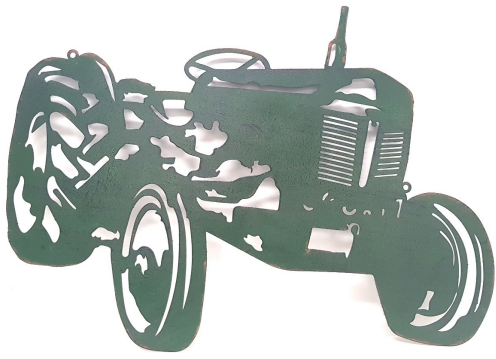

Farmstead Wall Art
Dimensions: L 70cm x W 3cm
x H 45cm
Code: **BHB170054**
MOQ: 4 Pieces

Green Tractor Wall Art
Dimensions: D 0.5cm x W 44cm
x H 56cm
Code: **YH2015**
MOQ: 4 Pieces